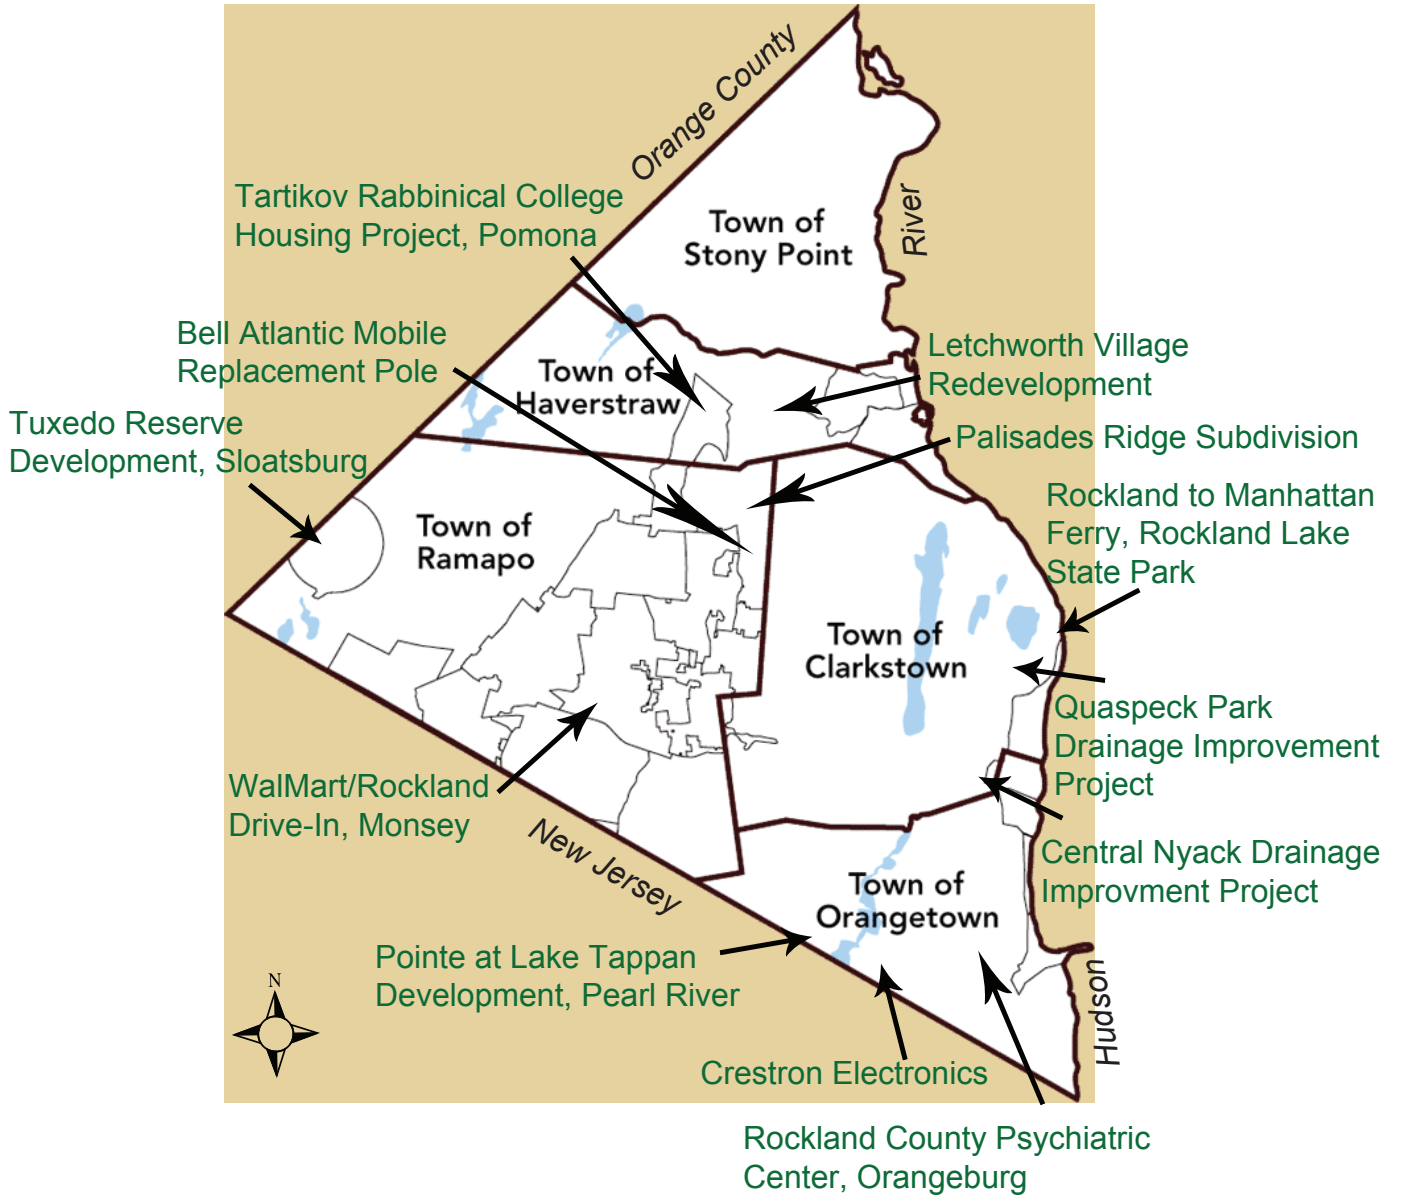

HISTORICAL PERSPECTIVES INC.

PROJECTS IN ROCKLAND COUNTY, NEW YORK